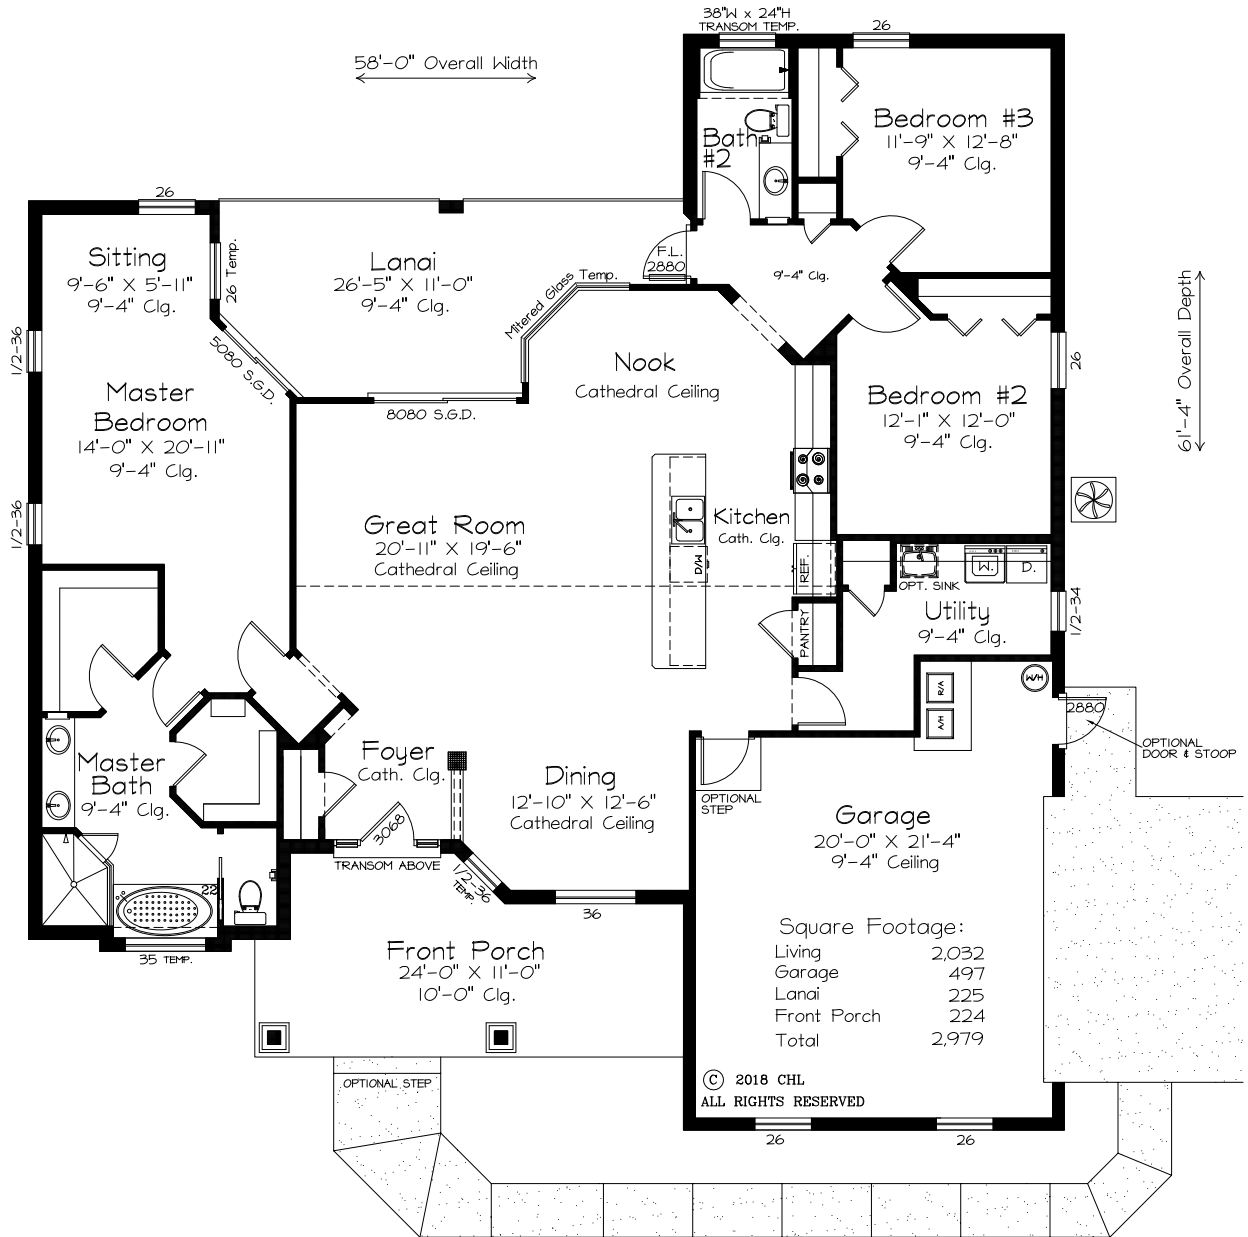

Three Bedroom
9'-4" Plate Height
Side Entry Garage

PLEASE NOTE: 1.) ALL ROOM SIZES ARE APPROXIMATE AS THEY ARE BASED ON ROUGH FRAMING.