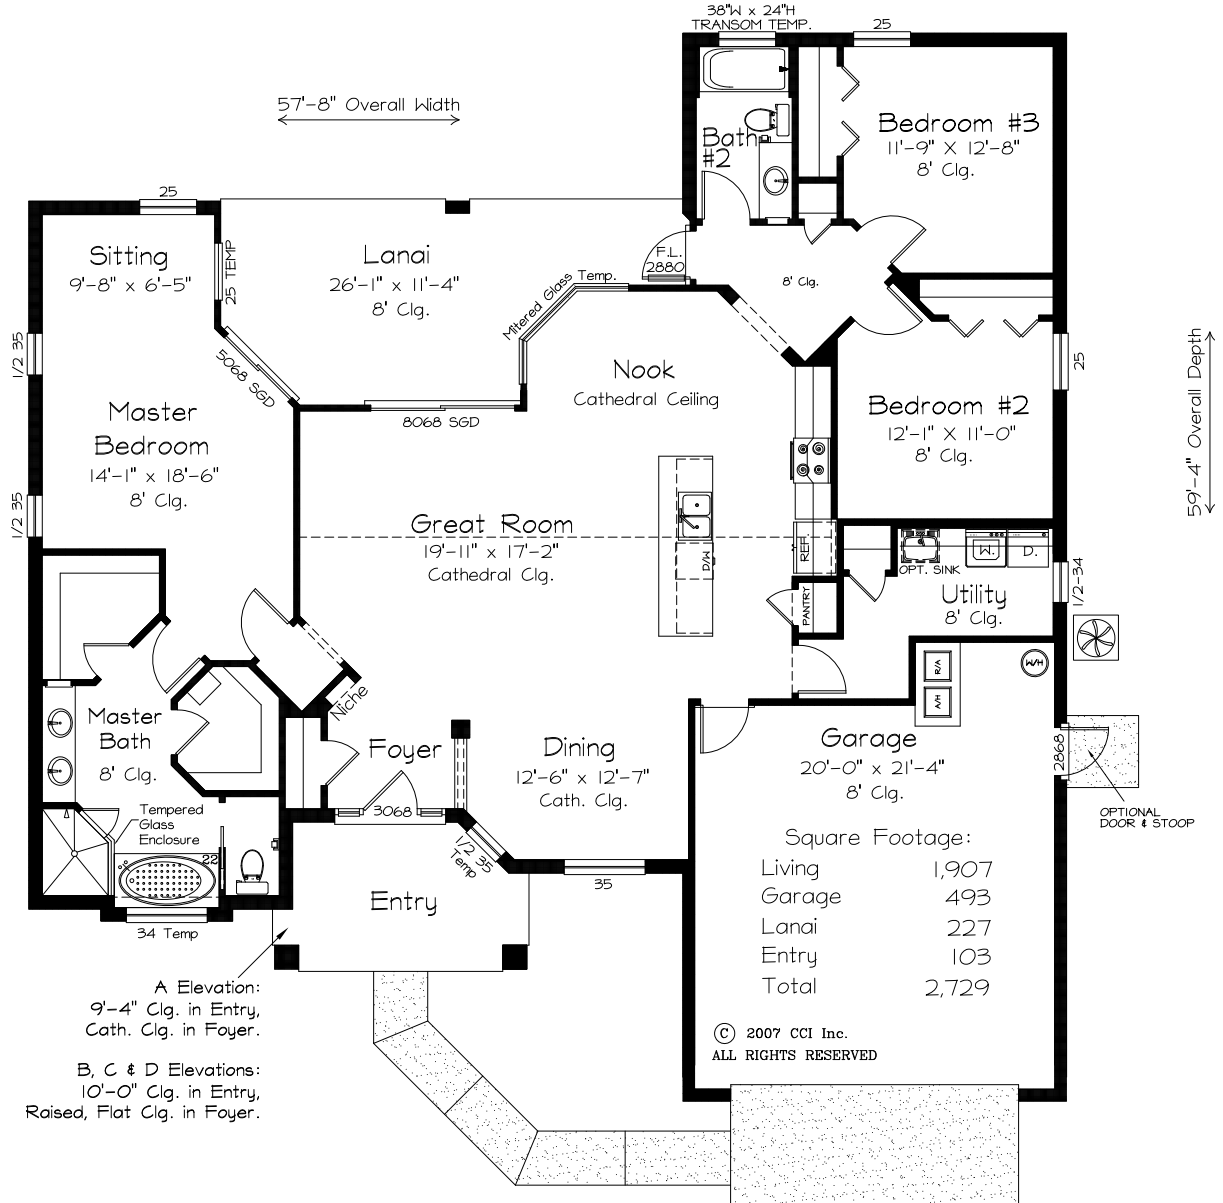

CURINGTON Homes LLC

Sales Centers (352) 401-9707 (800) 284-6257
 2652 NE 24th Street Ocala, FL 34470
 CBC 037841 CuringtonHomes.com 4/19

The Sebastian V

Three Bedroom
 8'-0" Plate Height
 Front Entry Garage

Elevation "A"

PLEASE NOTE: 1.) ALL ROOM SIZES ARE APPROXIMATE AS THEY ARE BASED ON ROUGH FRAMING.